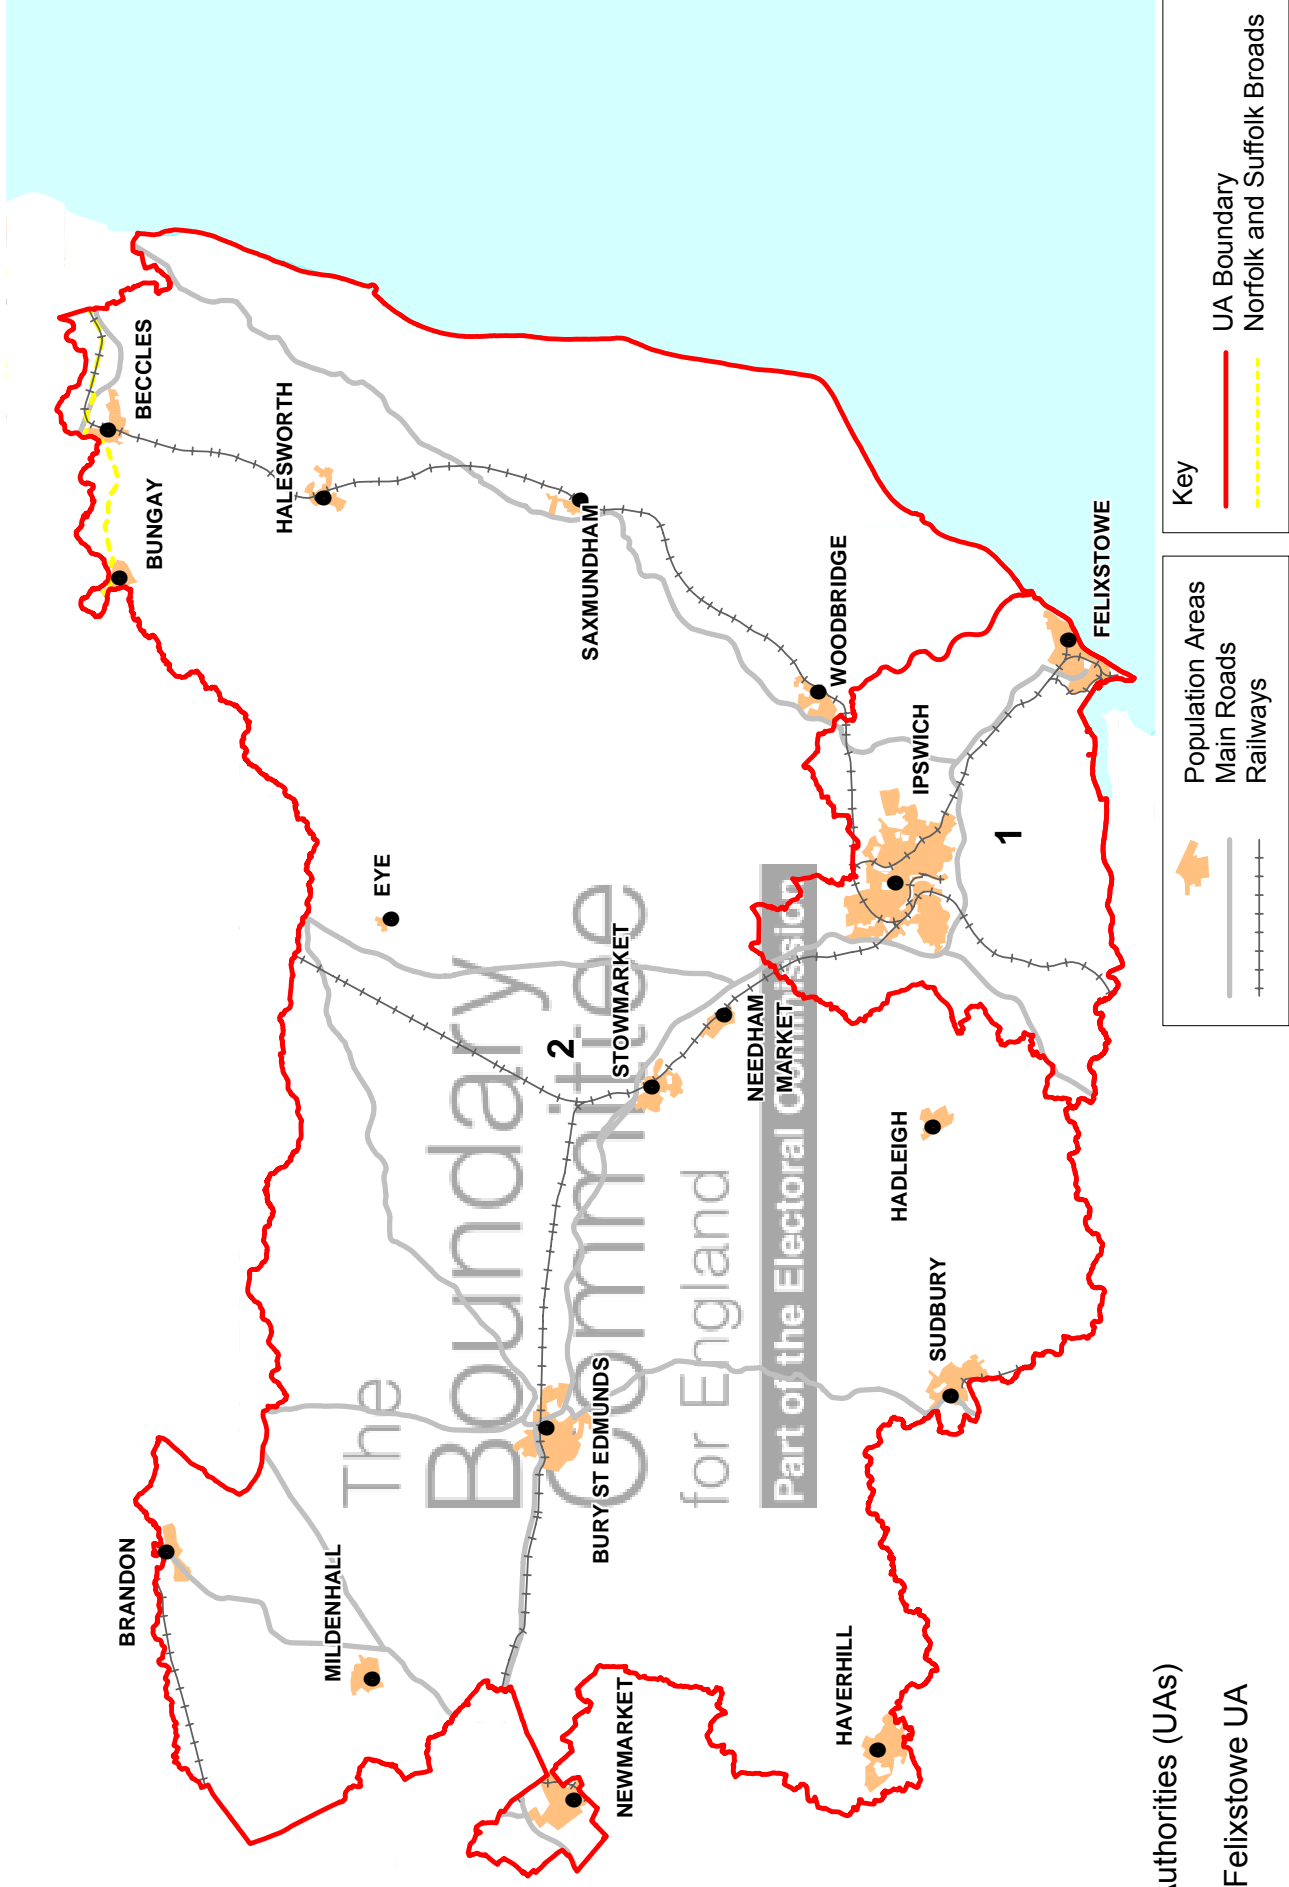

Map B5: Draft proposal for Suffolk (less Lowestoft); an Ipswich and Felixstowe unitary authority and a Suffolk unitary authority

- Key to Unitary Authorities (UAs)
- 1 Ipswich and Felixstowe UA
 - 2 Suffolk UA

Key

- Population Areas
- Main Roads
- Railways

Key

- UA Boundary
- Norfolk and Suffolk Broads