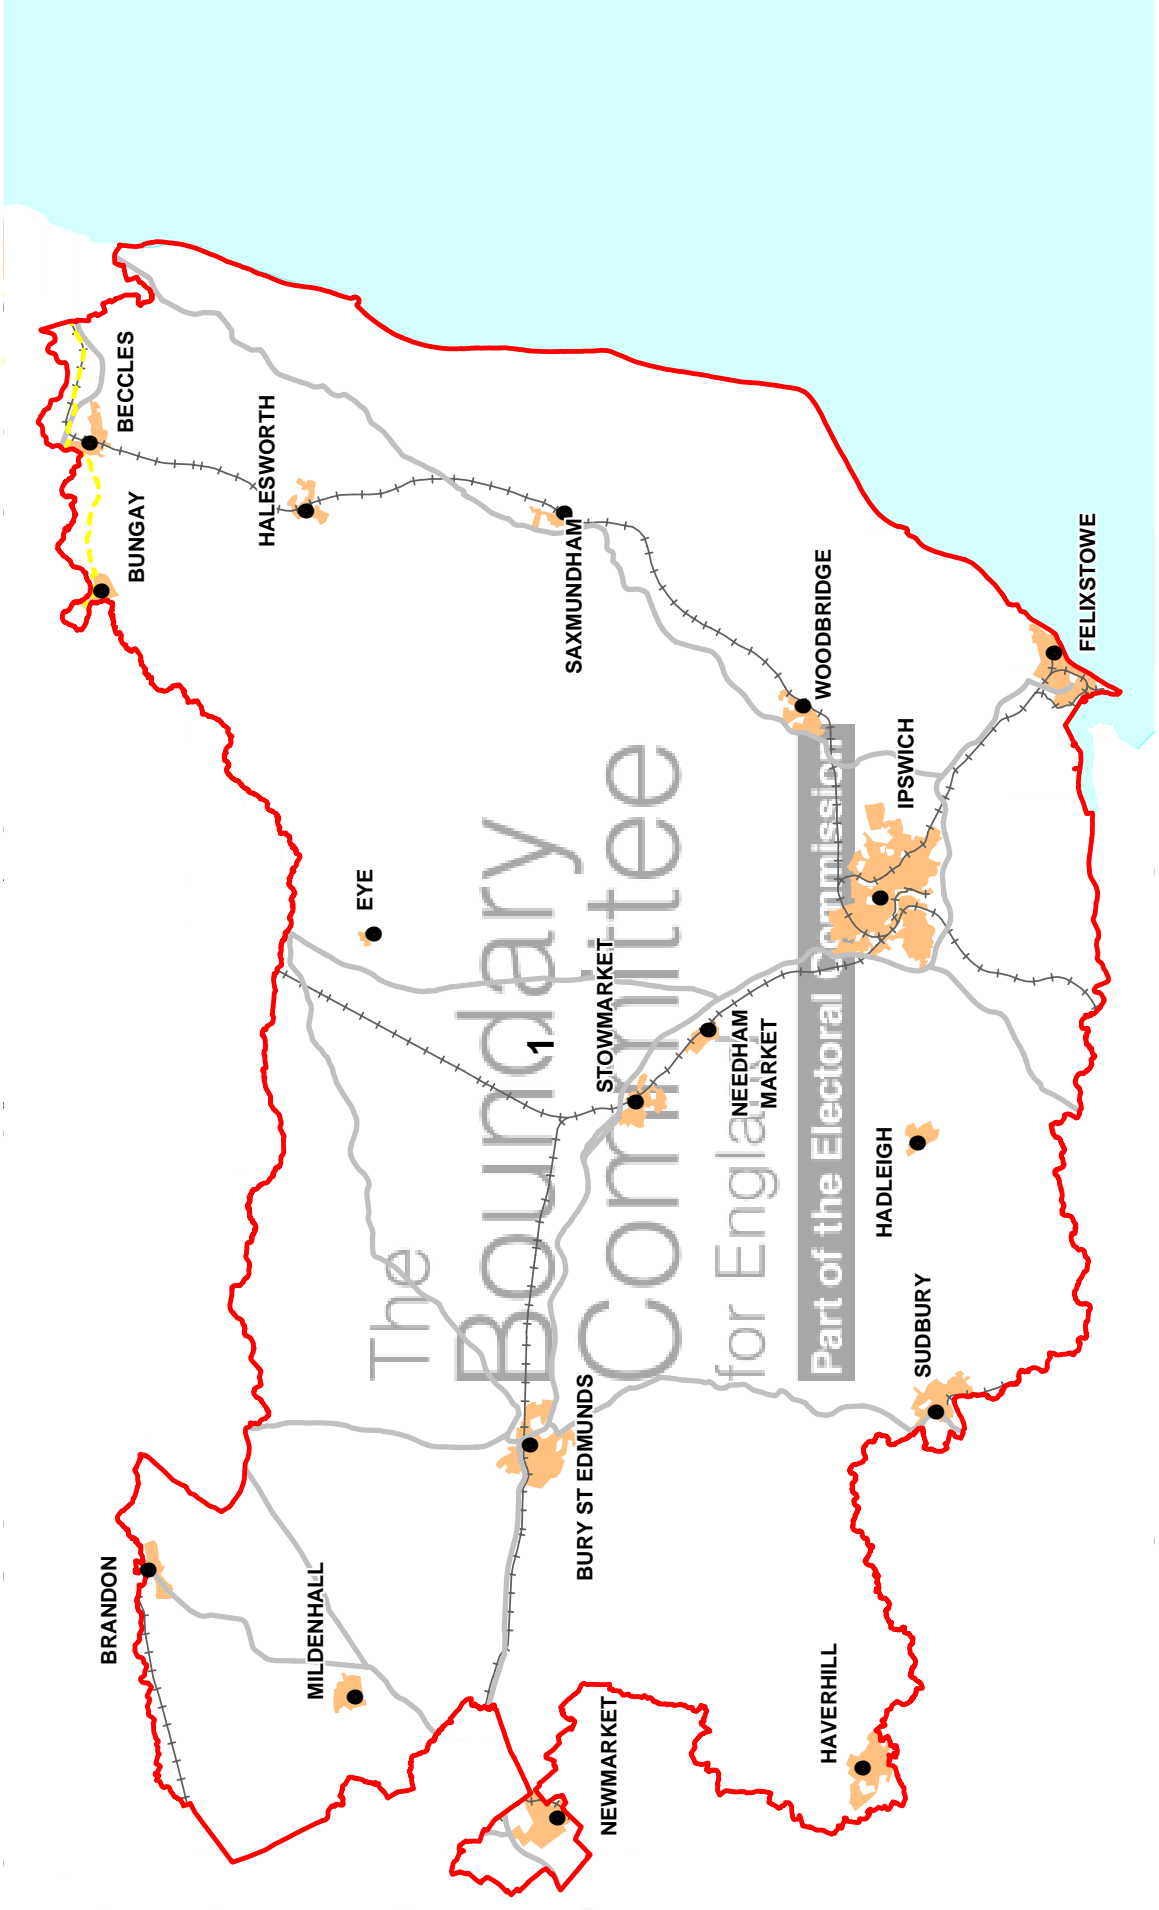

Map B6: Single Unitary Pattern for Suffolk (less Lowestoft); a Suffolk unitary authority

Key to Unitary Authority (UA)

1 Suffolk

	Population Areas
	Main Roads
	Railways

Key	UA Boundary
	Norfolk and Suffolk Broads