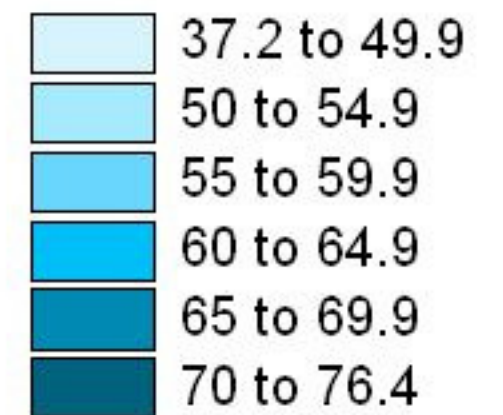

Greater London

% Turnout

Percentage Turnout, 2005